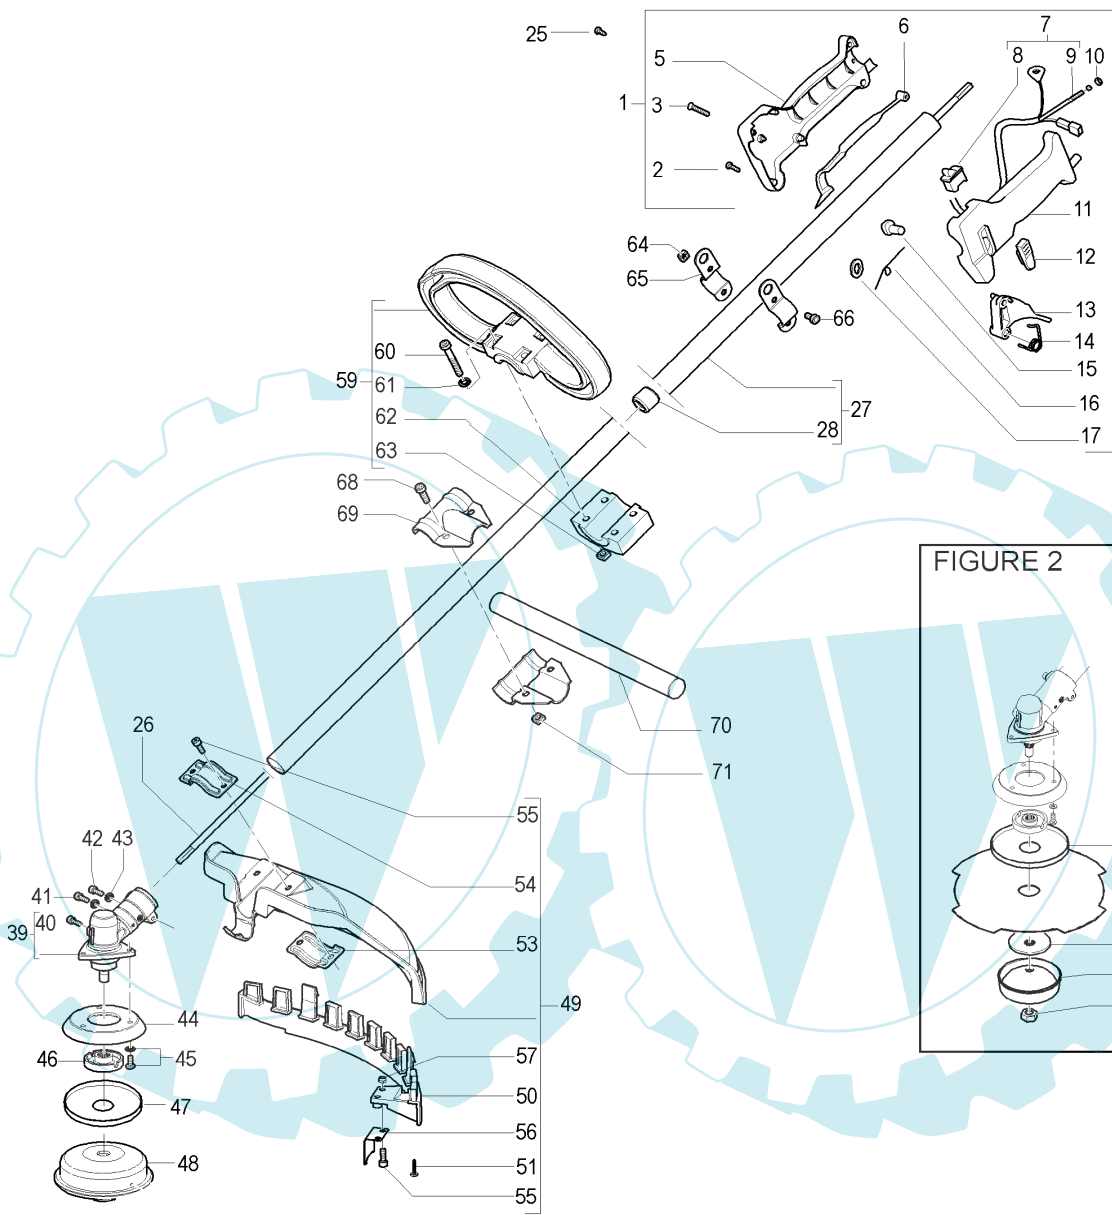

 **The Electrolux Group. The world's No.1 choice.**

FIGURE 1

 **The Electrolux Group. The world's No.1 choice.**

Item P/N McC P/N ELX Qty DESCRIPTION

Item P/N McC P/N ELX Qty DESCRIPTION

**FIGURE 1**

1	227280	538227280	1	trigger box assy
2	• 240618	538240618	2	screw 3x16
3	• 240883	538240883	4	screw 3x20
5	• 229836	538229836	1	half trigger box (right)
6	• 229819	538229819	1	safety lever
7	• 227067	538227067	1	cable/switch assy
8	•• 236394	538236394	1	switch
9	•• 227053	538227053	1	gas cable
10	• 235912	538235912	1	nut M6
11	• 229837	538229837	1	half trigger box (left)
12	• 229824	538229824	1	throttle advance slide
13	• 241296	538241296	1	throttle trigger
14	• 240019	538240019	1	throttle trigger spring
15	• 229823	538229823	1	throttle advance pin
16	• 229973	538229973	1	throttle advance spring
17	• 227065	538227065	1	retain
25	236981	538236981	2	screw
26	240486	538240486	1	drive shaft
27	242442	538242442	1	shaft assy
28	• 228192	538228192	5	bushing
39	242728	538242728	1	gear box
40	• 240151	538240151	1	screw M8x10
41	235802	538235802	1	screw 5x14
42	235803	538235803	1	screw 5x25
43	236529	538236529	2	split washer
44	242729	538242729	1	flange adapter
45	240688	538240688	3	screw M5 and washer
A 46	242815	538242815	1	flange
B 47	241155	538241155	1	spacer
A 48		FIGURE 4	1	string head
B 49	249155	538249155	1	guard ass'y
B 50	• 242644	538242644	1	guard extension
51	• 240862	538240862	1	screw M5x14
53	• 242752	538242752	1	lower clamp
54	• 242629	538242629	1	upper clamp
55	• 227563	538227563	4	screw M5x16
56	• 241973	538241973	1	line cutter
57	• 229208	538229208	2	nut
59	227068	538227068	1	front handle assy
60	• 228320	538228320	4	screw
61	• 236936	538236936	4	washer
62	• 227046	538227046	1	clamp
63	• 236642	538236642	4	nut