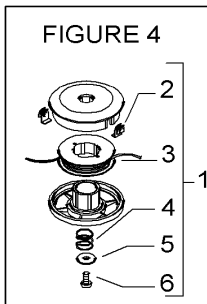

 **The Electrolux Group. The world's No.1 choice.**

FIGURE 1

 **The Electrolux Group. The world's No.1 choice.**

Item P/N McC P/N ELX Qty DESCRIPTION

Item P/N McC P/N ELX Qty DESCRIPTION

**FIGURE 1**

1	227280	538227280	1	trigger box assy
2	• 240618	538240618	2	screw 3x16
3	• 240883	538240883	4	screw 3x20
5	• 229836	538229836	1	half trigger box (right)
6	• 229819	538229819	1	safety lever
7	• 227067	538227067	1	cable/switch assy
8	•• 236394	538236394	1	switch
9	•• 227053	538227053	1	gas cable
10	• 235912	538235912	1	nut M6
11	• 229837	538229837	1	half trigger box (left)
12	• 229824	538229824	1	throttle advance slide
13	• 241296	538241296	1	throttle trigger
14	• 240019	538240019	1	throttle trigger spring
15	• 229823	538229823	1	throttle advance pin
16	• 229973	538229973	1	throttle advance spring
17	• 227065	538227065	1	retain
25	236981	538236981	2	screw
26	240486	538240486	1	drive shaft
27	242442	538242442	1	shaft assy
28	• 228192	538228192	5	bushing
39	242728	538242728	1	gear box
40	• 240151	538240151	1	screw M8x10
41	235802	538235802	1	screw 5x14
42	235803	538235803	1	screw 5x25
43	236529	538236529	2	split washer
44	242729	538242729	1	flange adapter
45	240688	538240688	3	screw M5 and washer
A 46	242815	538242815	1	flange
B 47	241155	538241155	1	spacer
A 48		FIGURE 4	1	string head
B 49	249155	538249155	1	guard ass'y
B 50	• 242644	538242644	1	guard extension
51	• 240862	538240862	1	screw M5x14
53	• 242752	538242752	1	lower clamp
54	• 242629	538242629	1	upper clamp
55	• 227563	538227563	4	screw M5x16
56	• 241973	538241973	1	line cutter
57	• 229208	538229208	2	nut
59	227068	538227068	1	front handle assy
60	• 228320	538228320	4	screw
61	• 236936	538236936	4	washer
62	• 227046	538227046	1	clamp
63	• 236642	538236642	4	nut